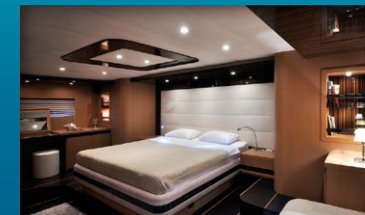

KREMA Group